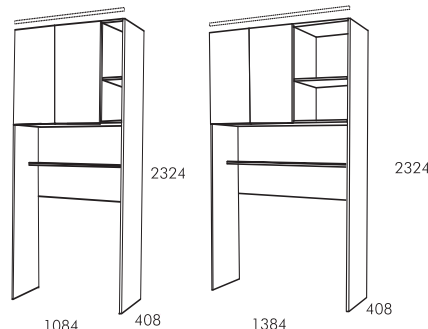

MOSTOVI BRIDGE UNITS

KORPUSI 40 BODIES 40

BK05-40 BKN5-40

BK010-40 BKN10-40

BM-90(L,D) BM-120(L,D)

BM-140(L,D)

BM-160

FRONTE DOORS